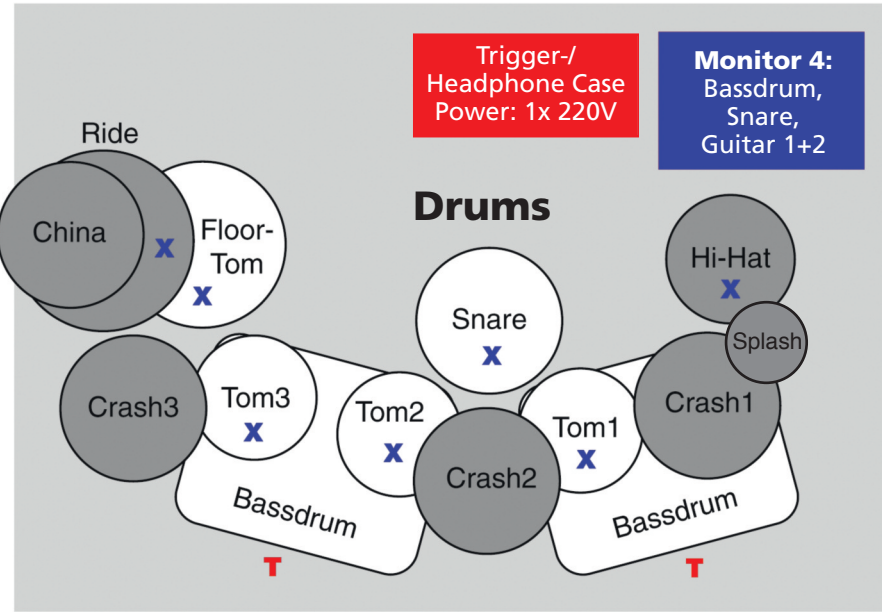

Stageplan REQUIEM 2012

- = Backline REQUIEM
- ✗ = Mics REQUIEM
- T = Trigger-Modules REQUIEM
- = Monitors CLUB
- ✗ = Mics CLUB

Pedal-Board
Power: 1x 220V

Guitar Amp Case
2x MesaBoogie DualRectifier
Power: 1x 220V

1x Guitar Speaker Cabinet 4x12"
Guitar 1

✗

1x Guitar Speaker Mesa Thiele 1x12" ✗

Bass Amp Case
Power: 1x 220V

Bass Speaker Cabinet
Bass

✗
and
DI

Guitar Amp
1x MesaBoogie DualRectifier
Power: 1x 220V

1x Guitar Speaker Cabinet 4x12"
Guitar 2

✗

Vocals
✗

Monitor 1:
Kick, Snare,
Overhead, Guitar 2

Monitor 2:
Kick, Snare,
Overhead, Guitar 1+2

Monitor 3:
Kick, Snare,
Overhead, Guitar 1